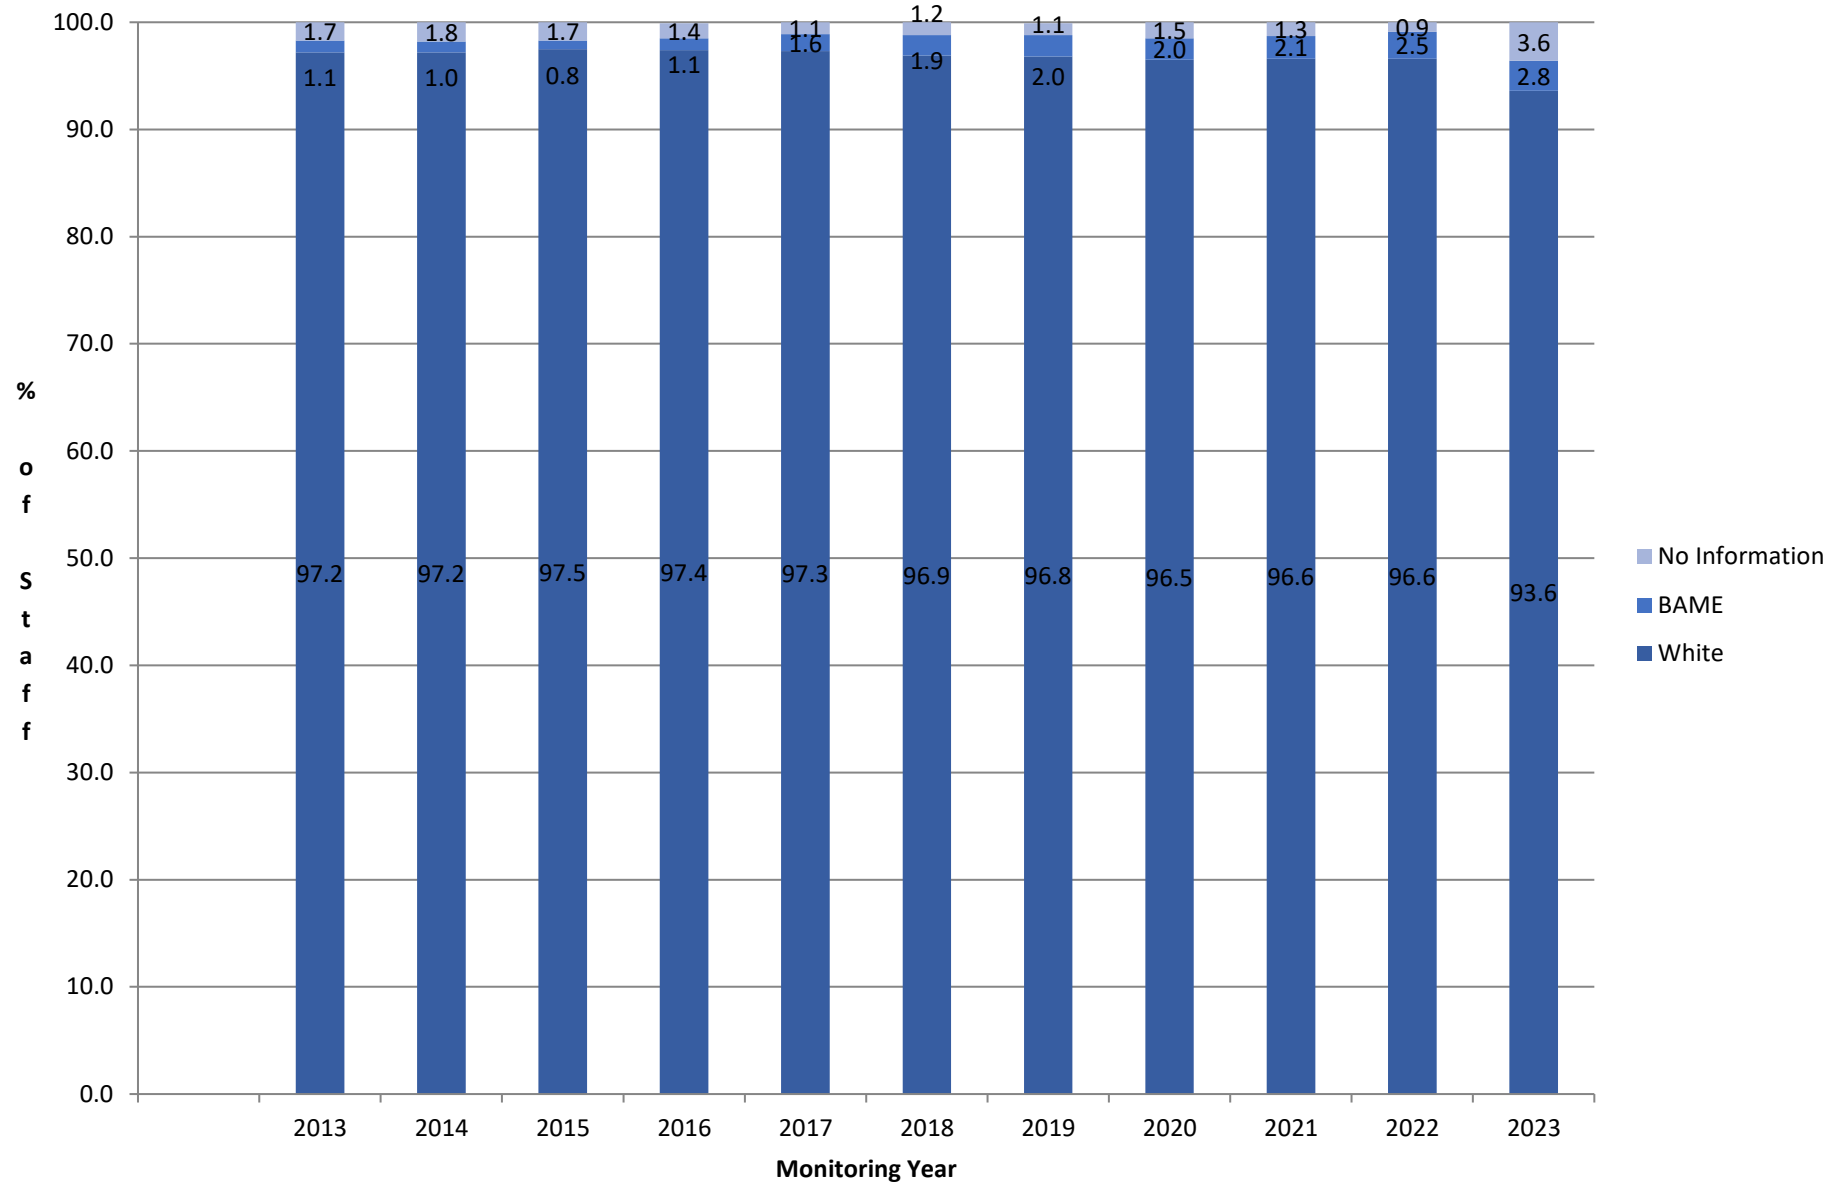

Ethnicity - Full Time Workforce 2013 - 2023 excl Student Staff

Academic Staff - Full Time 2013 - 2023 excl Student Staff

Academic Related Staff - Full Time 2013 - 2023 excl Student Staff

Clerical Staff - Full Time 2013 - 2023 excl Student Staff