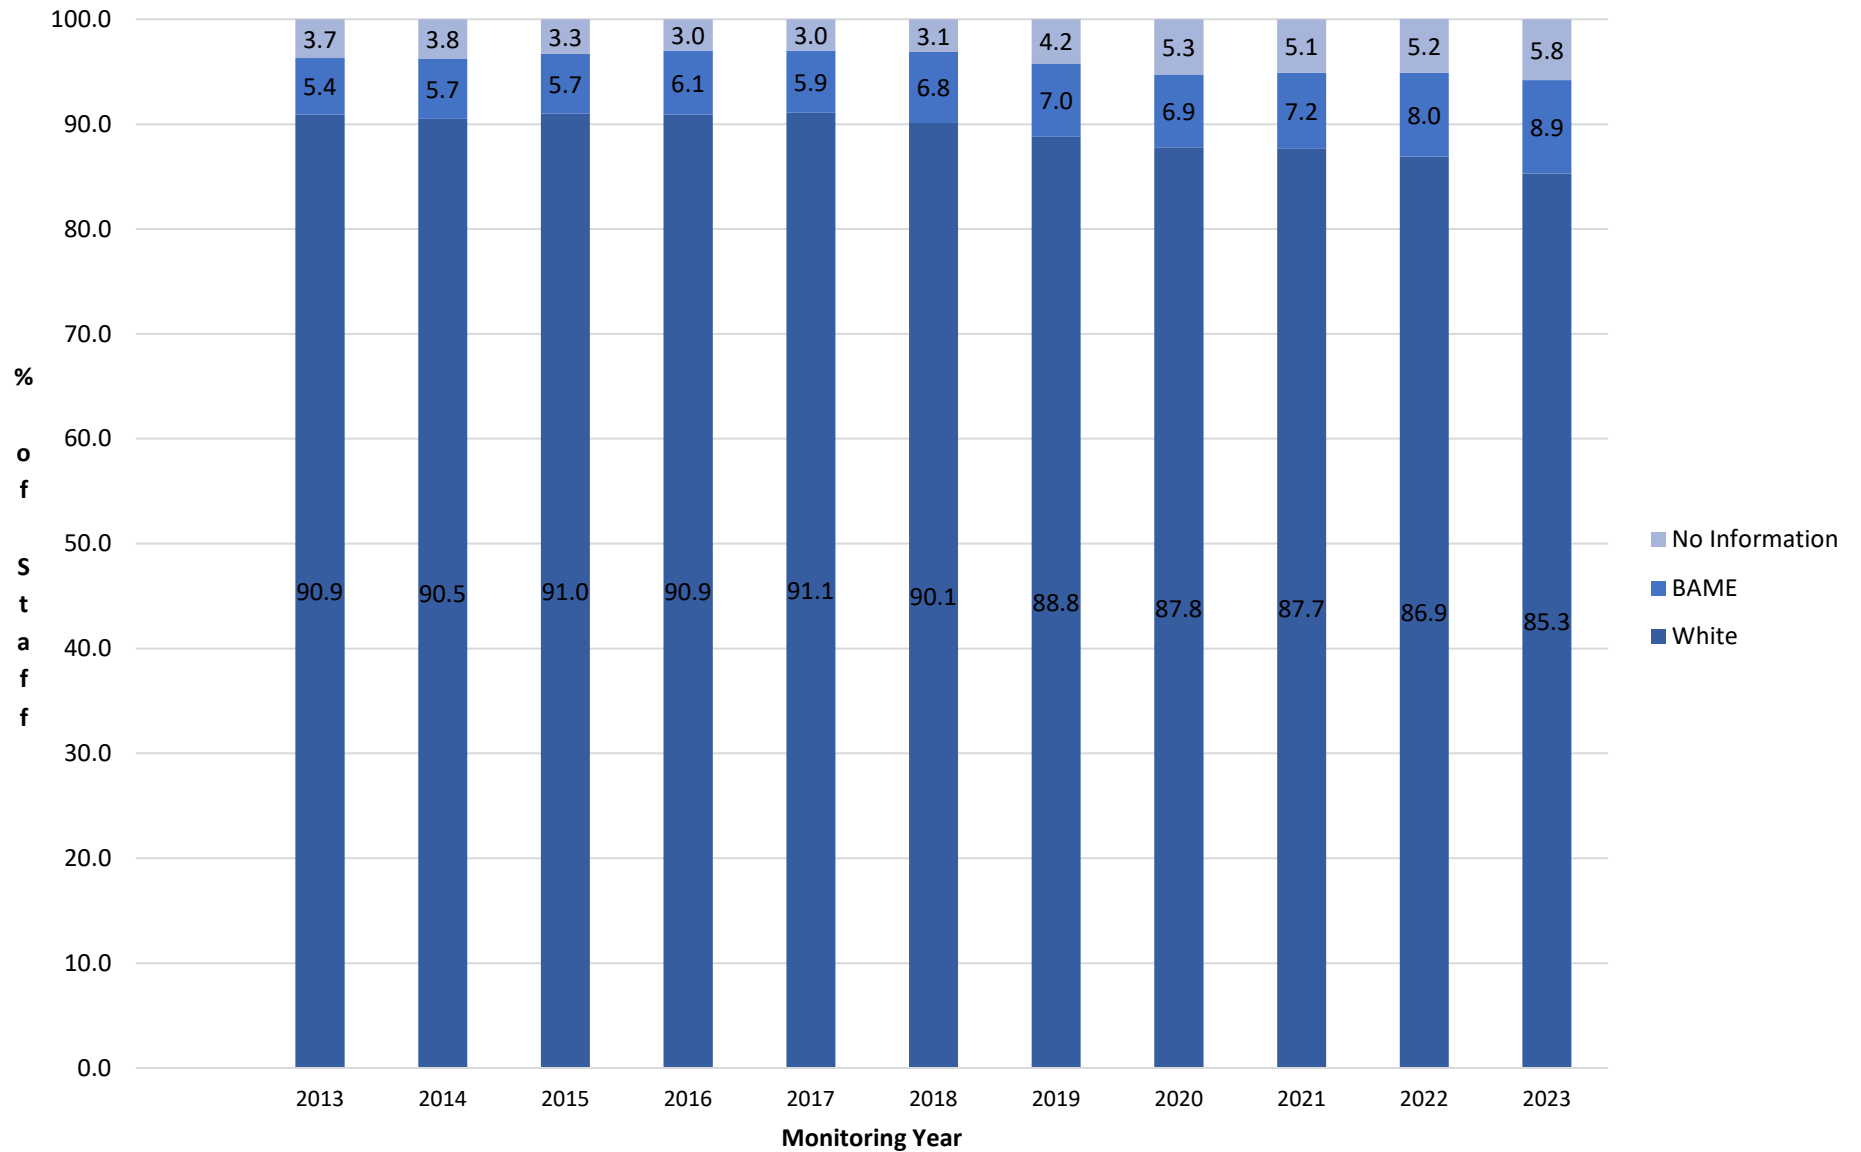

Ethnicity - Full Time Workforce 2013 - 2023 excl Student Staff

Academic Staff - Full Time 2013 - 2023 excl Student Staff

Academic Related Staff - Full Time 2013 - 2023 excl Student Staff

Clerical Staff - Full Time 2013 - 2023 excl Student Staff