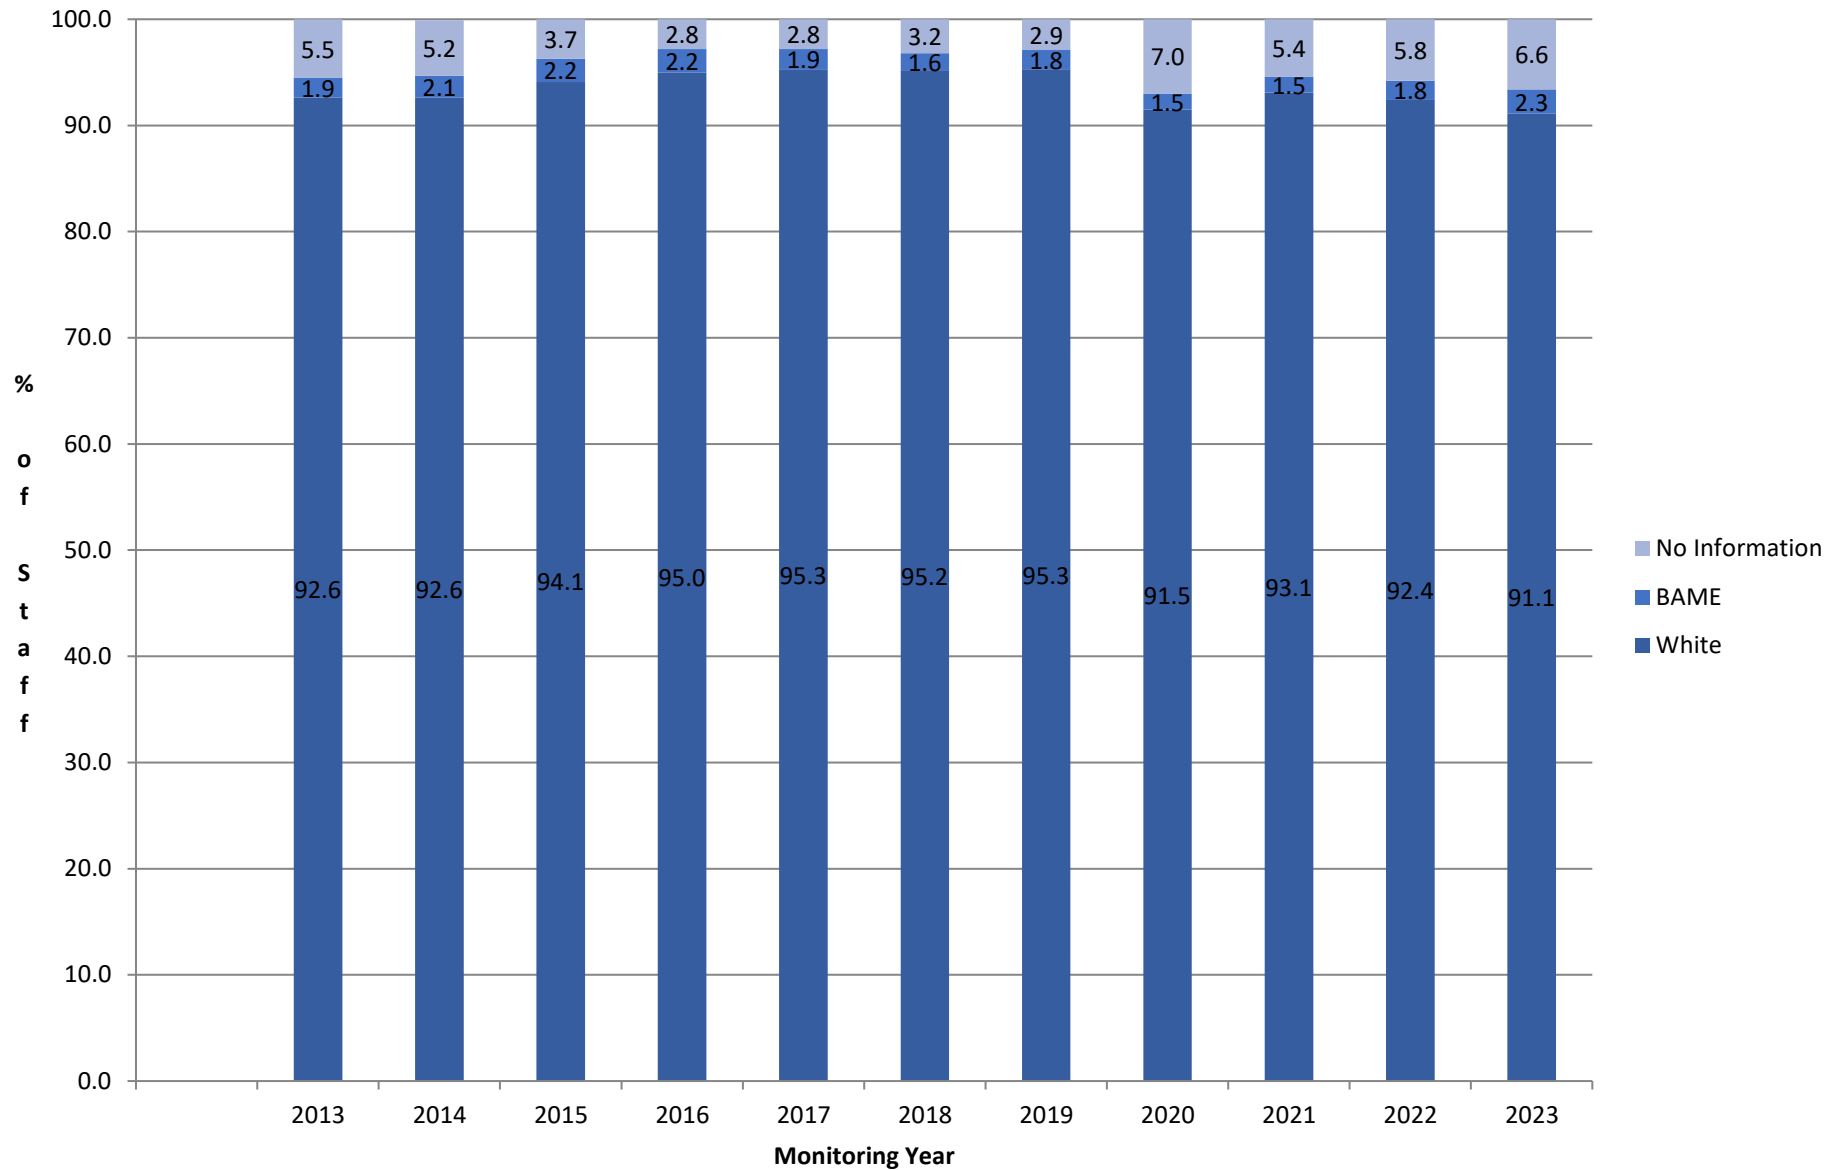

Research Staff - Full Time 2013 - 2023 excl Student Staff

Operational Staff - Full Time 2013 - 2023 excl Student Staff