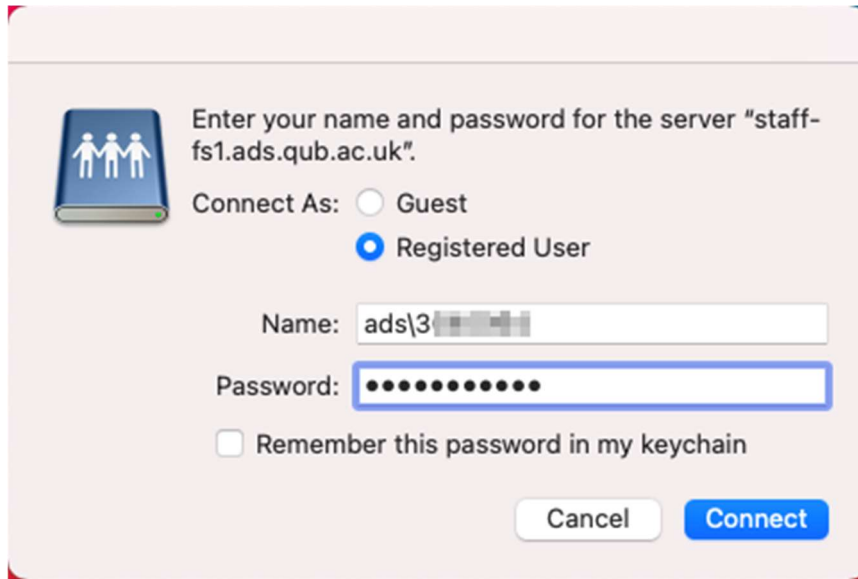

Mapping Q:\ Drive for MAC Operating System

To map a personal folder on the Q:\ drive on a MacOS you will need to know the Staff Home folder that staff folder is saved to.

Enter the path:

Smb://staff-fs1.qub.ac.uk/StaffHome#/StaffNumber

Enter your ADS staff number and password and click **connect**.

The folder can be added to **Favourites** (drag and drop the folder into the Favourites list) for quick access.