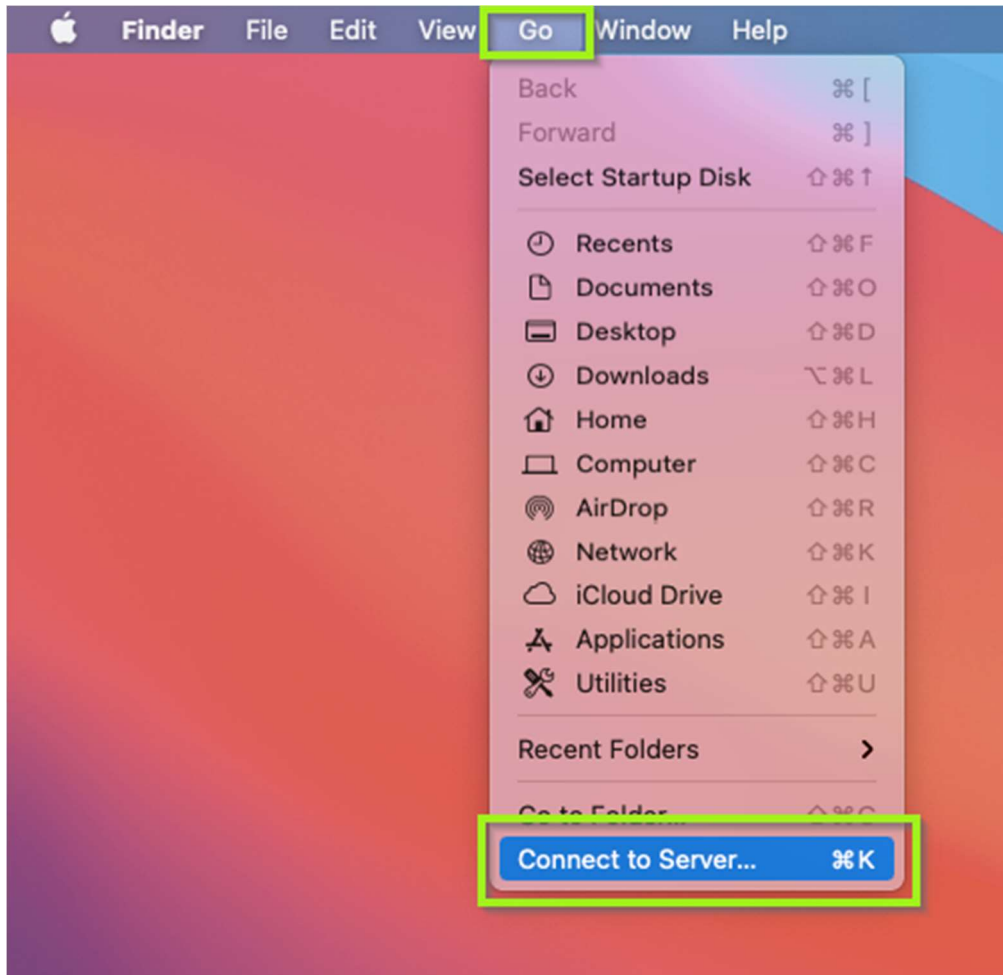

Mapping Q:\ Drive for MAC Operating System

To map a personal folder on the Q:\ drive on a MacOS you will need to know the Staff Home folder that staff folder is saved to.

Enter the path:

Smb://staff-fs1.qub.ac.uk/StaffHome#/StaffNumber

Enter your ADS staff number and password and click **connect**.

The folder can be added to **Favourites** (drag and drop the folder into the Favourites list) for quick access.